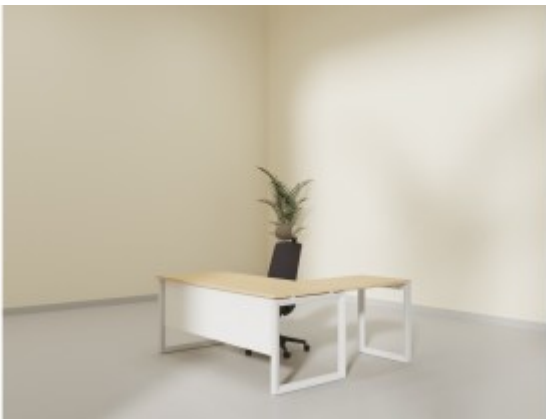

**Jin Executive Series**

**Journey Cabinet**

**Kaler Executive Series**

**Kassett Executive Series**

**L Shape manager desk-Box/U leg**

**L Shape Manager Desk-Slant Leg**

**L Shape manager desk-Sleek Box leg**

**L Shape Team Lead Desk**

**L Shaped Executive Desk**

**L Shaped Height Adjustable Desk**

**Leather High Back - AGT-BONIH B**

**Leather Medium Back - AGT-BONIMB**

**Leather Meeting Chair - 102B**

**Leather Visitor Chair - 102J**