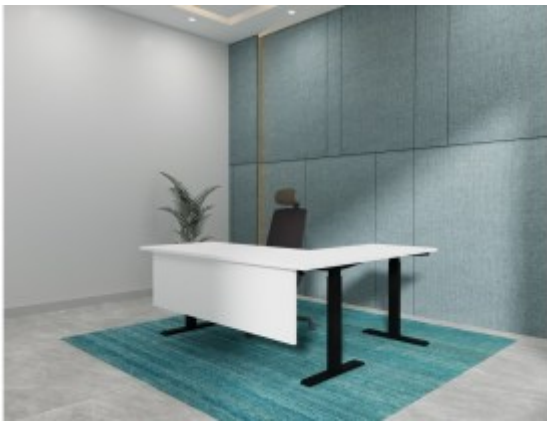

**Jin Executive Series**

**Journey Cabinet**

**Kaler Executive Series**

**Kassett Executive Series**

**L Shape manager desk-Box/U leg**

**L Shape Manager Desk-Slant Leg**

**L Shape manager desk-Sleek Box leg**

**L Shape Team Lead Desk**

**L Shaped Executive Desk**

**L Shaped Height Adjustable Desk**

**Leather High Back - AGT-BONIH B**

**Leather Medium Back - AGT-BONIMB**

**Leather Meeting Chair - 102B**

**Leather Visitor Chair - 102J**