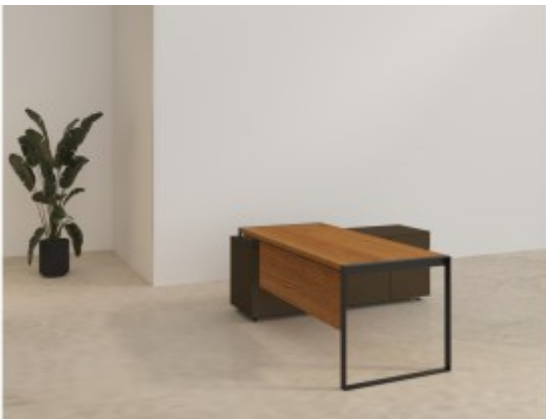

**Jin Executive Series**

**Journey Cabinet**

**Kaler Executive Series**

**Kassett Executive Series**

**L Shape manager desk-Box/U leg**

**L Shape Manager Desk-Slant Leg**

**L Shape manager desk-Sleek Box leg**

**L Shape Team Lead Desk**

**L Shaped Executive Desk**

**L Shaped Height Adjustable Desk**

**Leather High Back - AGT-BONIH B**

**Leather Medium Back - AGT-BONIMB**

**Leather Meeting Chair - 102B**

**Leather Visitor Chair - 102J**