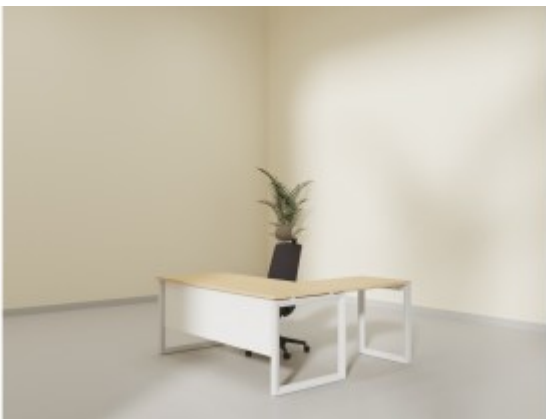

## Shop

**L Shaped Height Adjustable Desk**

**L Shape Team Lead Desk**

**Visitor Chair - HS-813**

**Visitor Chair - HS-603**

**Auditorium Chair - ARCADIA PLUS LS20603**

**Leather Medium Back - AGT-BONIMB**

**Leather High Back - AGT-BONIHB**

**High Stool- AGT-JD**

**High Round Table**

**Glass Coffee table**

**High Table - STIL**

**Visitor Chair - PMX-VC**

**Staff Chair - PMX-MB**

**Executive Chair - PMX-HB**

**Dining Chair - DC-012**

**Glossy Paint Finish Round Table**

**Glossy Paint Finish Conference Table**

**Glossy Paint Finish Meeting Table**

**Open Shelf Cabinet**

**Workstation in Slant Leg-6 Person (Face To Face)**

**Workstation in Slant Leg-4 Person (Face To Face)**