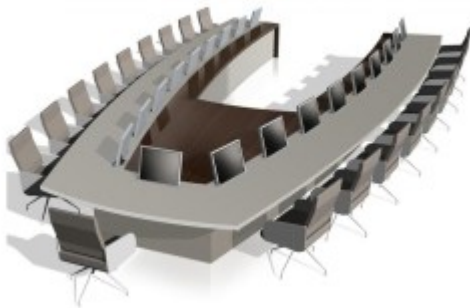

Shop

High Stool - CAT

Round Table - GRAL

Hanging Pedestal

Executive Desk - Glossy

Conference Table - BOAT

U Shape Conference Table

Pantry Chair - Steel leg

Metal Mobile Pedestal - Curved

Wooden Back Chair - JINGTU

Smart workstation

Victoria

Mocca

Cloud

Winter

Walnut Luxury