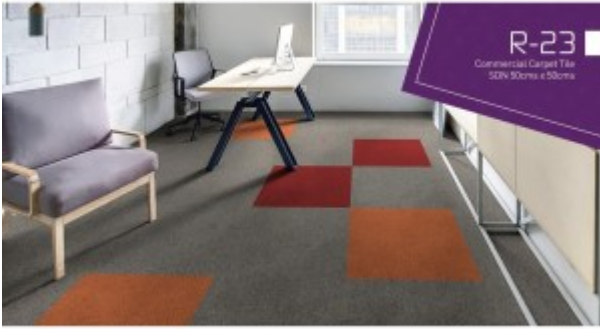

Shop

Black Metal Mobile Pedestal - JH-ML-BBF

Black Stone

Cabinet - BE-CB01

Cabinet - BE-CS01-0808

Cable Tray - CTW / CTB

Carpet Tile - KEPLER

Carpet Tile - R23

Carrera Cabinet- Melamine

Carrera Cabinet- Veneer

Carrera Executive Series - Melamine

Carrera Executive Series- Veneer

Cater Executive Desk