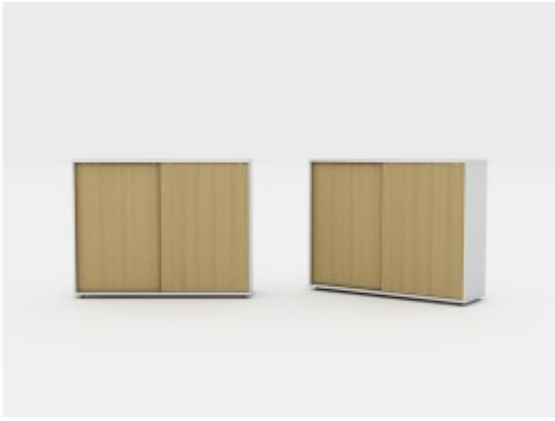

## Shop

**Sofa - BRIC**

**Meeting Chair - ESSEN MB**

**Executive Chair - ESSEN HB**

**Meeting table - NEXT**

**Pedestal - BEL-MP3**

**Storage + Glass Display**

**Storage - BESIMPLE- BE-CT-1207**

**Cabinet - BE-CS01-0808**

**Cabinet - BE-CB01**

**Lounge Chair - ANDER**

**High table - Agil**

**Folding table - CROSS**

**Storage - White Board**

**Storage- DORA**

**Executive Chair - FIT**

**Sofa - RIPPLE**

**Sofa - PACKARD**

**Sofa - BAND**

**L Shaped Height Adjustable Desk**

**L Shape Team Lead Desk**