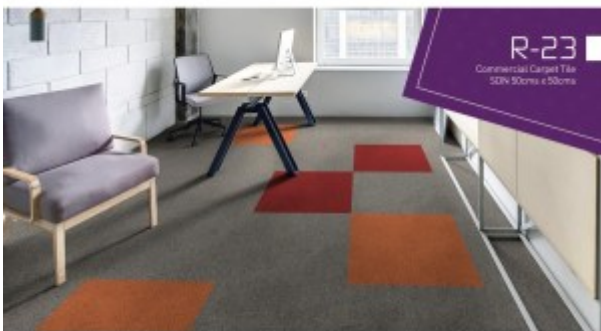

Shop

Wooden Long Cabinet

Manager Desk - MODERN

Training Desk - TB 2095

Carpet Tile - KEPLER

Carpet Tile - R23

Meeting Chair - A1800

Executive High Back Chair - FK012-A11

Meeting Chair - FK007-B12

Meeting Chair - B2401-H

Executive High Back Chair - FK004-A13

Executive High Back Chair - FK011

Executive High Back Chair - FK013-A11

Medium Back Meeting Chair - HS-606

High Back Executive Chair - HS-606