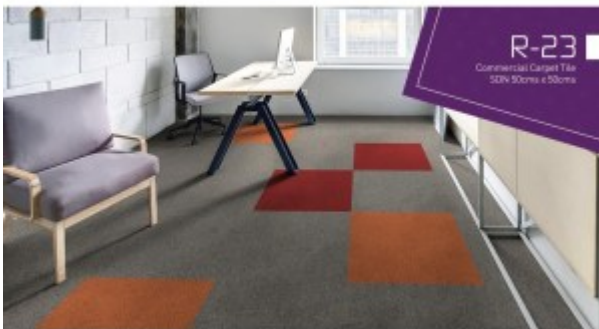

## Shop

**Carpet Tile - KEPLER**

**Carpet Tile - R23**

**Meeting Chair - A1800**

**Executive High Back Chair - FK012-A11**

**Meeting Chair - FK007-B12**

**Meeting Chair - B2401-H**

**Executive High Back Chair - FK004-A13**

**Dual Benching Height Adjustable Frame Only - DHADW / DHADB**

**Height Adjustable Frame -3 Stage Dual Motor**

**Height Adjustable Frame -2 Stage Dual Motor**

**Dining Tables**

**Table - JASON**

**Table - HEM**