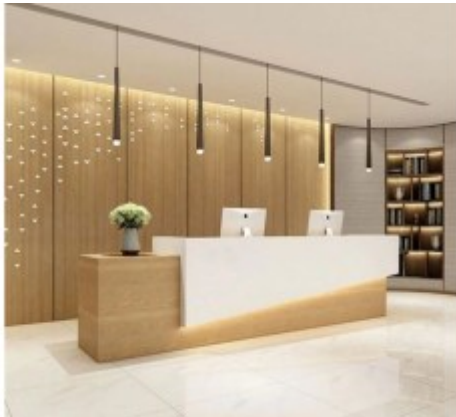

Shop

Executive Chair - ULTRA

Lounge Chair- BOS

Glossy Paint - Executive Desk

Medical Waiting Chair

Customized Reception Desk

Lecture Stand - PODIUM

Lecture stand - BET