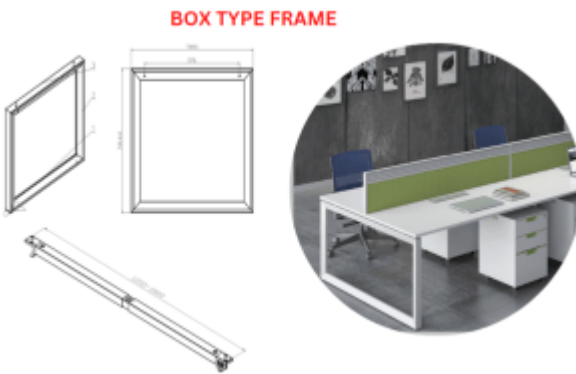

Shop

Metal Frame - U Type

Metal Frame - Box Type

Visitor Chair - AGT-BONI

Coffee Table - CT-296

Coffee Table - CT21049

Round PDU

Pantry Table - REC

High Stool - CAT

Round Table - GRAL

Hanging Pedestal

Executive Desk - Glossy

Conference Table - BOAT

U Shape Conference Table

Pantry Chair - Steel leg

Metal Mobile Pedestal - Curved