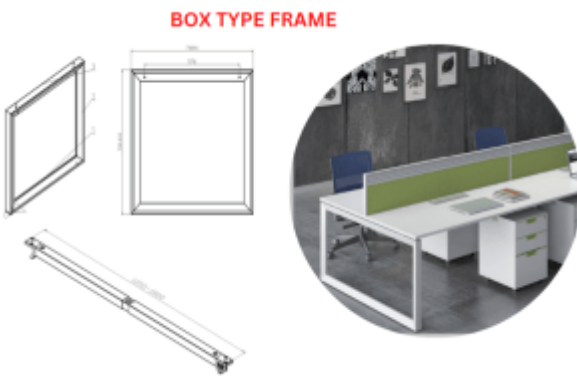

**POP UP Series PDU**

**FLIP PDU**

**High Stool - FORM**

**SLANT TYPE FRAME**

**Metal Frame - Slant Type**

**Height Adjustable Laptop Table-UP 2302**

**Round Table Metal Base**

**Metal Frame - U Type**

**Metal Frame - Box Type**

**PDU - FLIP COVER**

**Straight PDU- LPDUW / LPDUB**

**Dual Open Conference Cable Cover - DFW / DFB**

**Wireless Charger - WCW**

**Metal Beams**

**Cable Tray - CTW / CTB**

**Wire Skeleton - CRW / CRB**