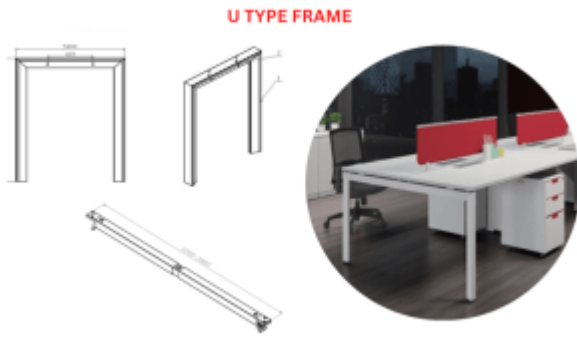

**POP UP Series PDU**

**FLIP PDU**

**High Stool - FORM**

**SLANT TYPE FRAME**

**Metal Frame - Slant Type**

**Height Adjustable Laptop Table-UP 2302**

**Round Table Metal Base**

**Metal Frame - U Type**

**Metal Frame - Box Type**

**PDU - FLIP COVER**

**Straight PDU- LPDUW / LPDUB**

**Dual Open Conference Cable Cover - DFW / DFB**

**Wireless Charger - WCW**

**Metal Beams**

**Cable Tray - CTW / CTB**

**Wire Skeleton - CRW / CRB**