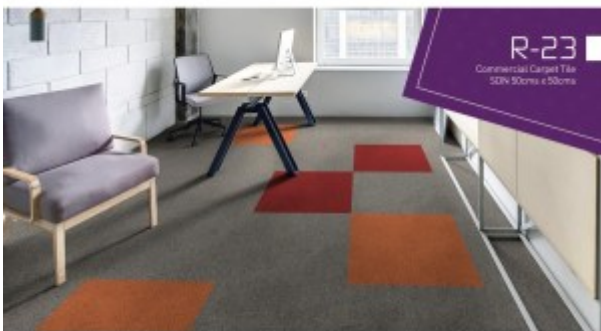

Shop

Wooden Long Cabinet

Manager Desk - MODERN

Training Desk - TB 2095

Carpet Tile - KEPLER

Carpet Tile - R23

Meeting Chair - A1800

Executive High Back Chair - FK012-A11