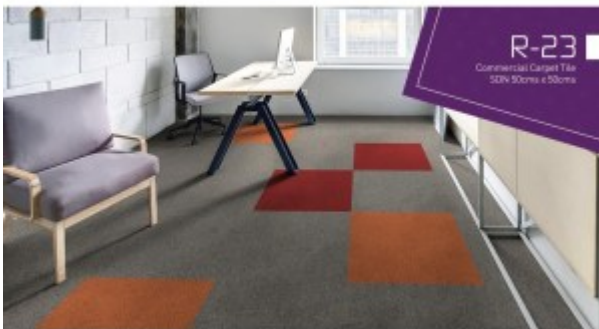

Shop

Carpet Tile - KEPLER

Carpet Tile - R23

Meeting Chair - A1800

Executive High Back Chair - FK012-A11

Meeting Chair - FK007-B12

Meeting Chair - B2401-H

Executive High Back Chair - FK004-A13

Dual Benching Height Adjustable Frame Only - DHADW / DHADB

Height Adjustable Frame -3 Stage Dual Motor

Height Adjustable Frame -2 Stage Dual Motor

Dining Tables

Table - JASON

Table - HEM

Round Table - DINA

Coffee Table - DINA