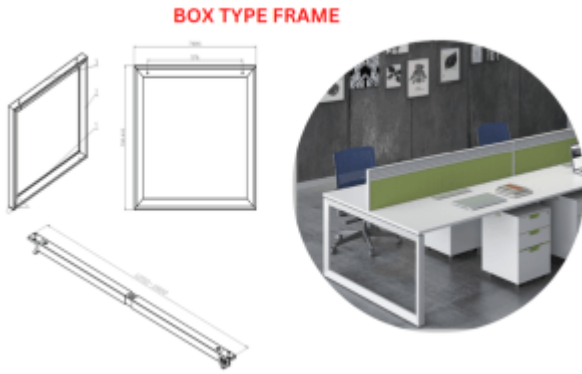

Dual Benching Height Adjustable Frame Only - DHADW / DHADB

Height Adjustable Frame -3 Stage Dual Motor

Height Adjustable Frame -2 Stage Dual Motor

Dining Tables

Table - JASON

Table - HEM

Round Table - DINA

Coffee Table - DINA

High Table - DINA

Meeting Chair - ORIENTAL HB

Meeting Chair - AGT104M

SLANT TYPE FRAME

Metal Frame - Slant Type

U TYPE FRAME

Metal Frame - U Type

Metal Frame - Box Type