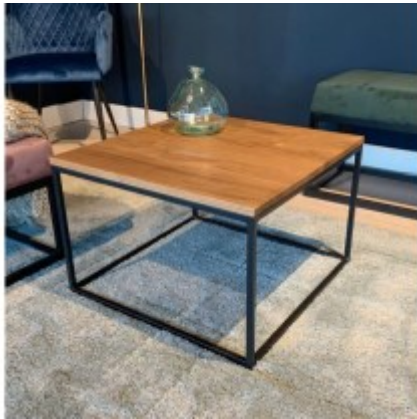

Shop

L Shape manager desk-Box/U leg

Manager Desk-Height adjustable type 1

Team Lead Desk-Height adjustable

High Stool - COMFORT

High Stool- POLKA

Meeting Table- SUNNY

Round Veneer Meeting Table

Oval-Rectangular Meeting Table

Square Meeting Table

Round Meeting Table

Coffee Table- AGT CT50

Coffee table- AGT CT100