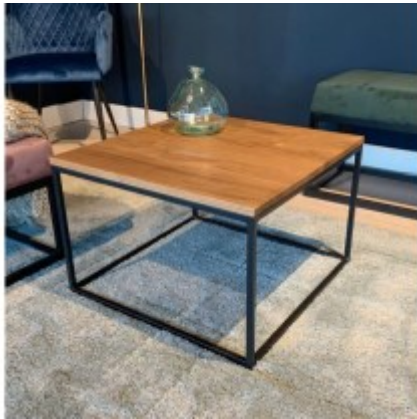

## Shop

**L Shape manager desk-Box/U leg**

**Manager Desk-Height adjustable type 1**

**Team Lead Desk-Height adjustable**

**High Stool - COMFORT**

**High Stool- POLKA**

**Meeting Table- SUNNY**

**Round Veneer Meeting Table**

**Oval-Rectangular Meeting Table**

**Square Meeting Table**

**Round Meeting Table**

**Coffee Table- AGT CT50**

**Coffee table- AGT CT100**