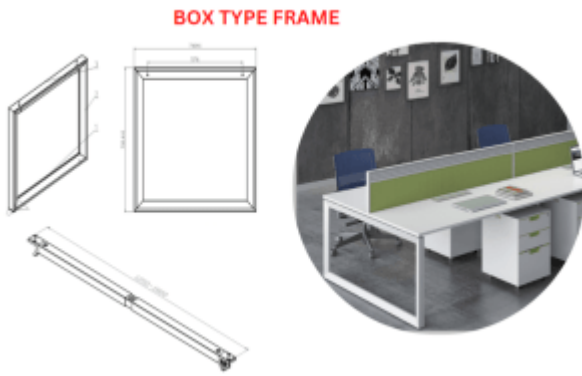

Shop

Training Chair- HUYE

Waiting Bench - APEX

Sofa - MOZSLEEK

Coffee Table - ROLLS 2288

Flip Cover Series

Flip Cover Series - FW / FB

Wire Skeleton - CRW / CRB

Metal Beams

Cable Tray - CTW / CTB

Metal Frame - Box Type

Metal Frame - U Type

Wireless Charger - WCW