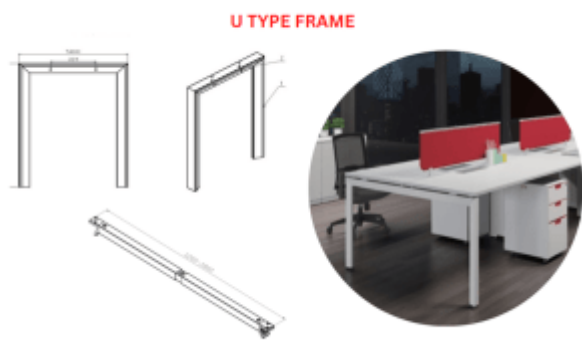

Shop

Training Chair- HUYE

Waiting Bench - APEX

Sofa - MOZSLEEK

Coffee Table - ROLLS 2288

Flip Cover Series

Flip Cover Series - FW / FB

Wire Skeleton - CRW / CRB

Metal Beams

Cable Tray - CTW / CTB

Metal Frame - Box Type

Metal Frame - U Type

Wireless Charger - WCW