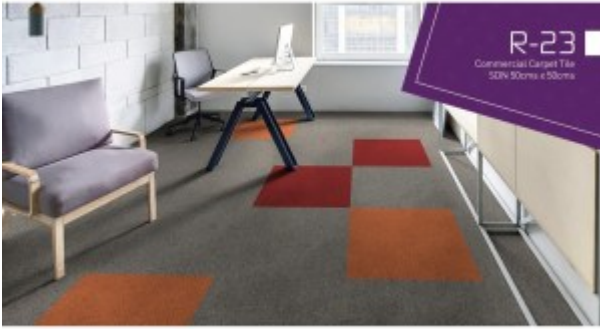

Carpet Tile - R23