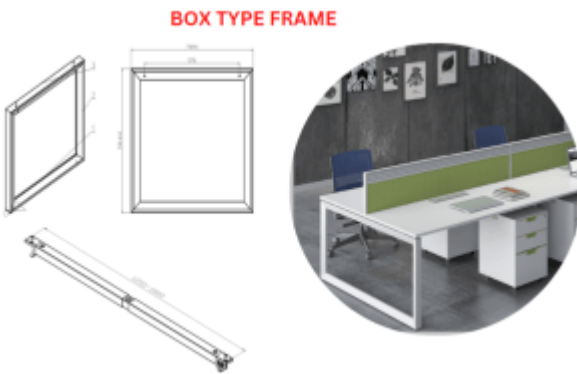

Shop

Metal Frame - U Type

Metal Frame - Box Type

PDU - FLIP COVER

Straight PDU- LPDUW / LPDUB

Dual Open Conference Cable Cover - DFW / DFB

Wireless Charger - WCW

Metal Beams

Cable Tray - CTW / CTB

Wire Skeleton - CRW / CRB

Flip Cover Series - FW / FB

Flip Cover Series

Coffee Table - ROLLS 2288

Sofa - MOZSLEEK

Waiting Bench - APEX

Training Chair- HUYE

Dining Table + Bench

Steel Dining Table

Mute Pod- MUSE MP2

Mute Pod- MUSE MP1.5

Mute Pod- MUSE MP5

Customized Meeting Table

Speech Station

Executive Chair - PURA

Rectangular Dining Table

L Shape Customized Sofa

Meeting Chair- ORIC

Manager Desk - SAP

Power Data Unit - Clamp Mount