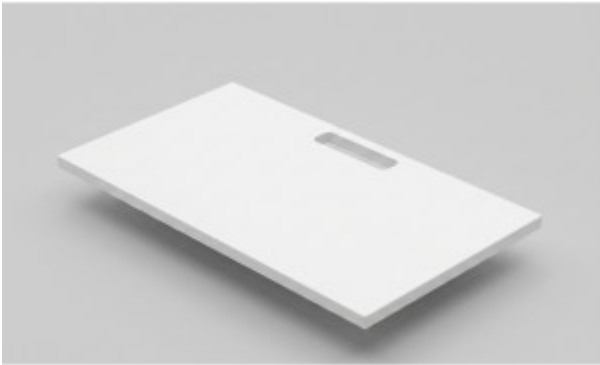

## Shop

**Melamine Table Tops**

**Metal Beams**

**Metal Frame - Box Type**

**SLANT TYPE FRAME**

**Metal Frame - Slant Type**

**U TYPE FRAME**

**Metal Frame - U Type**

**Metal Mobile Pedestal - Curved**

**Metal Storage with Planter**

**Metalli Executive Series**

**MINI Executive Series**

**Mocca**

**Modern Curved Sectional Sofa-Keilani**

**Monolith Executive Series**