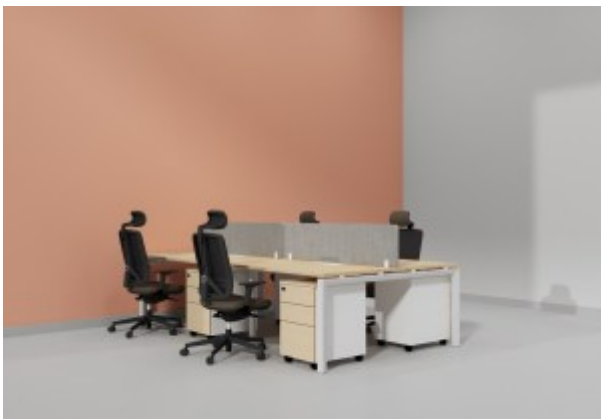

Shop

Staff Chair - VOGUE-GHB

Workstation In Open Leg-6 Person (Face To Face)

Workstation In Open Leg-4 Person (Face To Face)

Workstation In Open Leg-2 Person (Face To Face)

Under Desk Storages

Low Height lockers

Full Height Metal Lockers

Open Shelving Racks

High Cabinets

Metal Storage with Planter

Compactors

Folding Table Frame Only - FOLD