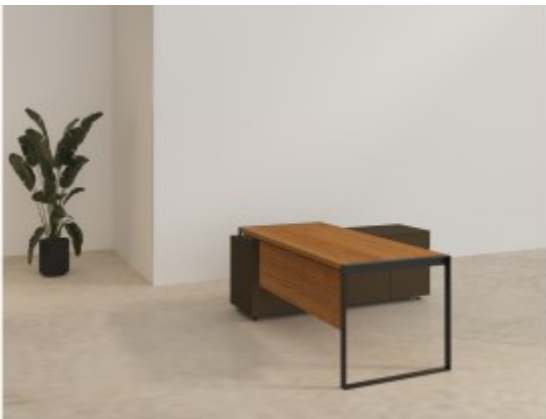

Medium Back Chair - BON-6255B

Staff High Back Chair - BON-6255A

Leather Visitor Chair - 102J

Coffee Table - Marble

Coffee Table - Glass

Wooden Coffee Table - Round

Medical Waiting Arm Chair : LJ-R70385

Waiting Area Bench - SJ9090

Visitor Chair - BONVC

High Stool - P451-A

Carrera Cabinet- Melamine

Carrera Cabinet- Veneer

Metal Beams

Back Cabinet - FEN

Round Table Metal Base

Executive Meeting Chair - FK005-B

Executive Leather Chair - FK005-A

Meeting Chairs - PLC

Visitor Chair - MAC

L Shape manager desk-Sleek Box leg

Modern Curved Sectional Sofa-Keilani

Carrera Executive Series- Veneer

Manager Desk-Height Adjustable Type 3