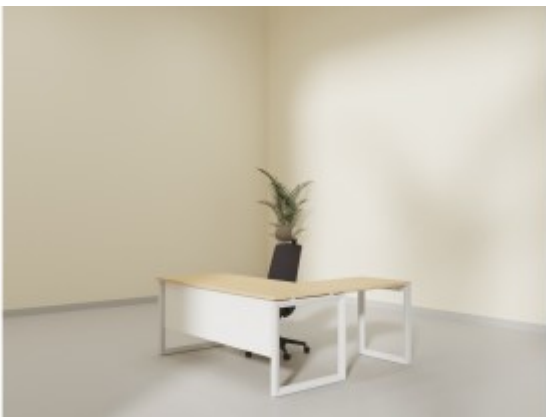

Shop

L Shape Manager Desk-Slant Leg

L Shape manager desk-Sleek Box leg

L Shape Team Lead Desk

L Shaped Executive Desk

L Shaped Height Adjustable Desk

Leather High Back - AGT-BONIH B

Leather Medium Back - AGT-BONIMB

Leather Meeting Chair - 102B

Leather Visitor Chair - 102J

Long Sofa - GRACE

Louis Executive Series

Lounge Chair - AGT-6120