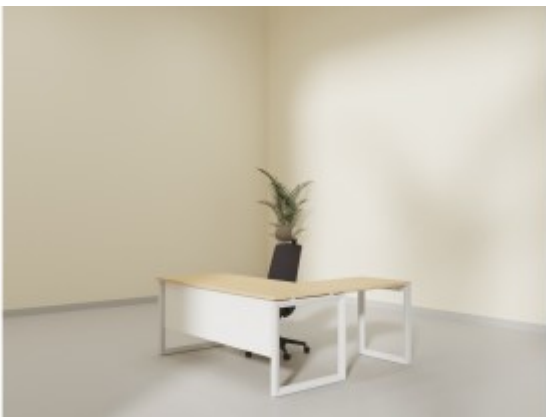

Shop

L Shape Manager Desk-Slant Leg

L Shape manager desk-Sleek Box leg

L Shape Team Lead Desk

L Shaped Executive Desk

L Shaped Height Adjustable Desk

Leather High Back - AGT-BONIHB

Leather Medium Back - AGT-BONIMB

Leather Meeting Chair - 102B

Leather Visitor Chair - 102J

Long Sofa - GRACE

Louis Executive Series

Lounge Chair - AGT-6120