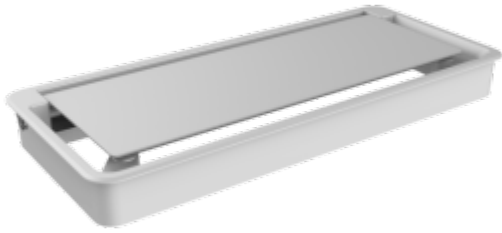

Shop

Coffee Table - AGT-294B

Coffee Table - AGT-562

Coffee Table - AGT-225

Coffee Table - AGT-290ABY12

Coffee Table - AGT-311AB

Meeting table in Loop leg

Workstation in loop leg-Single person

Workstation in loop leg- Linear type

Workstation in loop leg-2 Person (Face To Face)

Workstation in loop leg-6 Person (Face To Face)

Black Metal Mobile Pedestal - JH-ML-BBF

White Metal Mobile Pedestal - JH-ML-WBF

Enzo Executive Series

Carrera Executive Series - Melamine

Folding Table

Classroom or Laboratory- Height adjustable Desks

High Back Leather Board Room Chair

Integrated Series Socket

Wire Skeleton - CRW / CRB

Cable Tray - CTW / CTB

Flip Cover Series - FW / FB

Flip Cover Series

Dual Open Conference Cable Cover - DFW / DFB

Wireless Charger - WCW