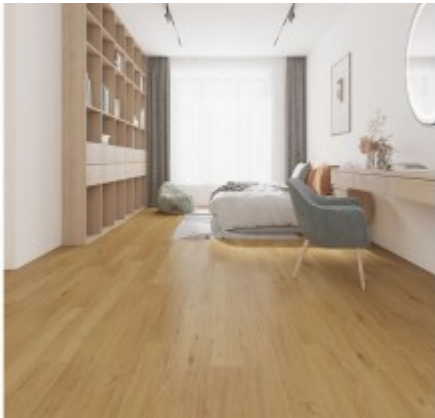

Shop

Corl Silk

Chocolate Oak

Clay Walnut

Black Stone

Bare Grey

Baltic Oak

High Chair - D00321 NEC

Meeting Table - CARRERA

Workstation - Fabric Panel

Acoustic Partition Screen

Majlis Sofa - GRAY

Sofa - NICK