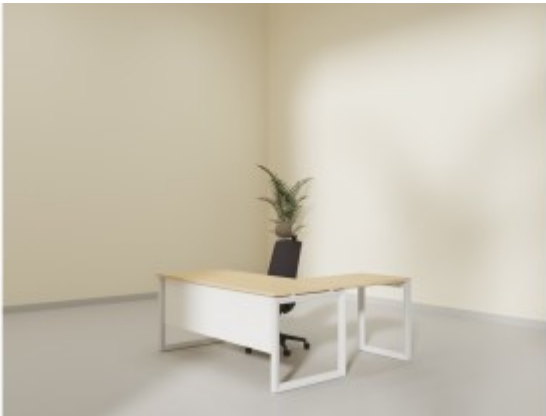

Shop

L Shaped Height Adjustable Desk

L Shape Team Lead Desk

Visitor Chair - HS-813

Visitor Chair - HS-603

Auditorium Chair - ARCADIA PLUS LS20603

Leather Medium Back - AGT-BONIMB

Leather High Back - AGT-BONIHB

High Stool- AGT-JD

High Round Table

Glass Coffee table

High Table - STIL

Visitor Chair - PMX-VC