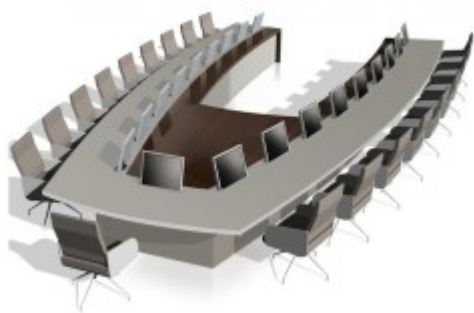

Shop

High Chair - AGT 65HC

Pantry Chair - AGT 65PC

Training Chair - AGT 65TC

Pantry Chair - PP

Lounge Chair - CAT

Leisure chair

High Back Chair - AGT - 6240

High Back Chair - AGT-6226

High Stool - CAT

Round Table - GRAL

Conference Table - BOAT

U Shape Conference Table