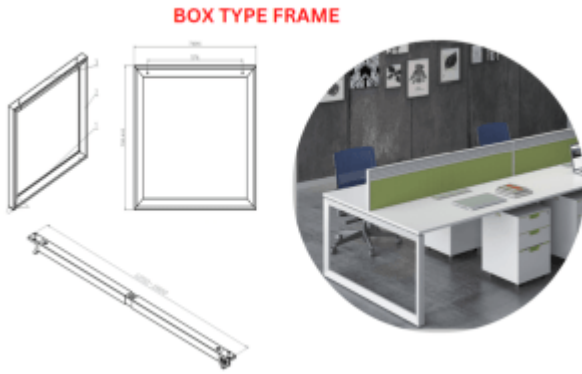

Shop

Training Chair- HUYE

Waiting Bench - APEX

Sofa - MOZSLEEK

Coffee Table - ROLLS 2288

Flip Cover Series

Flip Cover Series - FW / FB

Wire Skeleton - CRW / CRB

Metal Beams

Cable Tray - CTW / CTB

Metal Frame - Box Type

Metal Frame - U Type

Wireless Charger - WCW

Round Table Metal Base

Dual Open Conference Cable Cover - DFW / DFB

Straight PDU- LPDUW / LPDUB

SLANT TYPE FRAME

Metal Frame - Slant Type

PDU - FLIP COVER

Melamine Table Tops

Height Adjustable Laptop Table-UP 2302

High Stool - FORM

POP UP Series PDU

FLIP PDU

Workstation - Fabric Panel + Glass

Wooden Mobile Pedestal - WPW (White)