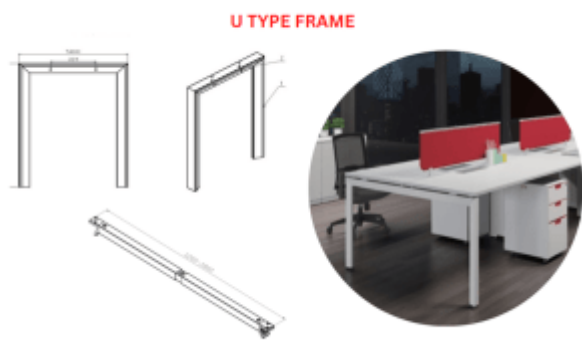

Shop

Training Chair- HUYE

Waiting Bench - APEX

Sofa - MOZSLEEK

Coffee Table - ROLLS 2288

Flip Cover Series

Flip Cover Series - FW / FB

Wire Skeleton - CRW / CRB

Metal Beams

Cable Tray - CTW / CTB

Metal Frame - Box Type

Metal Frame - U Type

Wireless Charger - WCW

Round Table Metal Base

Dual Open Conference Cable Cover - DFW / DFB

Straight PDU- LPDUW / LPDUB

SLANT TYPE FRAME

Metal Frame - Slant Type

PDU - FLIP COVER

Melamine Table Tops

Height Adjustable Laptop Table-UP 2302

High Stool - FORM

POP UP Series PDU

FLIP PDU

Workstation - Fabric Panel + Glass

Wooden Mobile Pedestal - WPW (White)