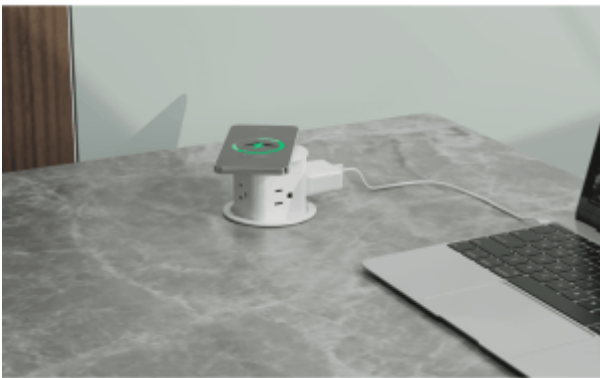

Shop

Straight PDU- LPDUW / LPDUB

Folding Table

Leisure Series 3 Socket

Folding Table - FLEX

POP UP Series PDU

Folding table - CROSS

Folding Table - V

Full Height Cupboard 4 Shelves

Full Height Metal Lockers

Ginger Bread

Glass Coffee table

Glossy Paint Finish Conference Table