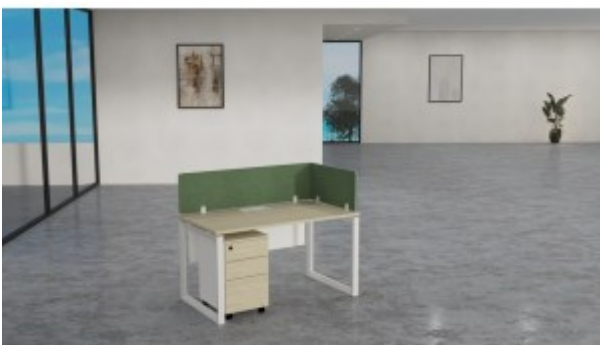

Shop

Workstation in loop leg-4 Person (Face to Face)

Workstation in loop leg-6 Person (Face To Face)

Workstation in loop leg-Single person

Workstation In Open Leg-2 Person (Face To Face)

Workstation In Open Leg-2 Person (Linear Type)

Workstation In Open Leg-4 Person (Face To Face)

Workstation In Open Leg-6 Person (Face To Face)

Workstation in Slant Leg-2 Person (Face To Face)

Workstation in Slant Leg-4 Person (Face To Face)

Workstation in Slant Leg-6 Person (Face To Face)

Workstation with side utility

Workstations with Partition

WOW Executive Series

YU Executive Series