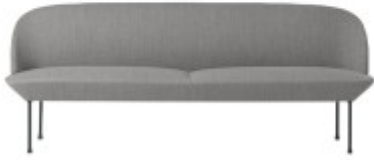

Shop

Training Chair- AGT-128D

Training Chair- AGT-128C

Training Chair- AGT-130C

Sofa - WAVE

Sofa - PUFF

Sofa - PORTO

Sofa - VOGUE HIGH

Sofa - PEASE

Bench - MAGIC

Sofa - HIGHS

Sofa - CUBE

Sofa - VOGUE

Sofa - VIRTES

Sofa - STORM

Sofa - SIF

Sofa - PUDDING

Sofa - PRIMO

Sofa - NORTH

Sofa - MINOS

Sofa - MANTA

Sofa - LUNA

Long Sofa - GRACE

Sofa - GLAMOUR