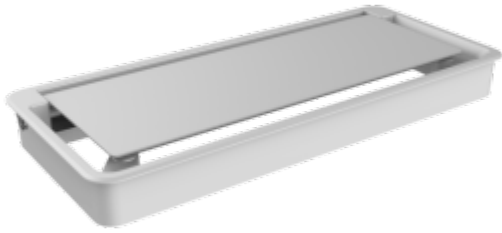

Workstation in loop leg- Linear type

Workstation in loop leg-2 Person (Face To Face)

Workstation in loop leg-6 Person (Face To Face)

Black Metal Mobile Pedestal - JH-ML-BBF

White Metal Mobile Pedestal - JH-ML-WBF

Enzo Executive Series

Carrera Executive Series - Melamine

Folding Table

Classroom or Laboratory- Height adjustable Desks

High Back Leather Board Room Chair

Integrated Series Socket

Wire Skeleton - CRW / CRB

Cable Tray - CTW / CTB

Flip Cover Series - FW / FB

Flip Cover Series

Dual Open Conference Cable Cover - DFW / DFB

Wireless Charger - WCW

Rotary Series Socket

FLIP PDU

Straight PDU- LPDUW / LPDUB

Leisure Series 3 Socket

POP UP Series PDU

Kaler Executive Series

Kassett Executive Series

Height Adjustable Executive Series- MUSE

Econ Executive Series

Noah Executive Series

Fabio Executive Series