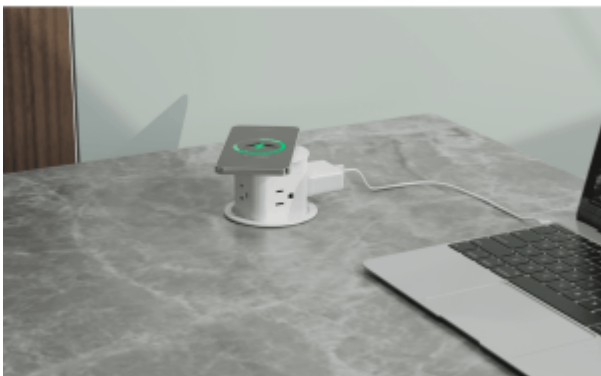

Cable Tray - CTW / CTB

Flip Cover Series - FW / FB

Flip Cover Series

Dual Open Conference Cable Cover - DFW / DFB

Wireless Charger - WCW

Rotary Series Socket

FLIP PDU

Straight PDU- LPDUW / LPDUB

Leisure Series 3 Socket

POP UP Series PDU

Kaler Executive Series

Kassett Executive Series

Height Adjustable Executive Series- MUSE

Econ Executive Series

Noah Executive Series

Fabio Executive Series