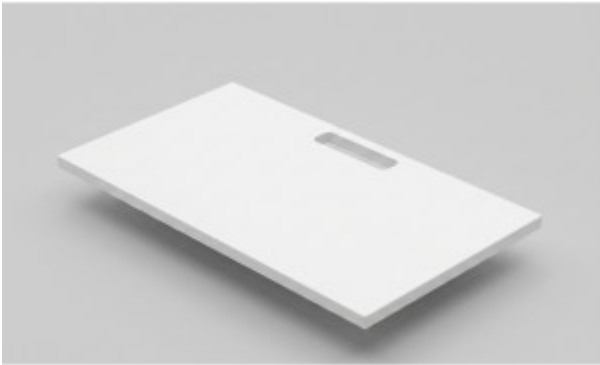

Shop

Melamine Table Tops

Metal Beams

Metal Frame - Box Type

SLANT TYPE FRAME

Metal Frame - Slant Type

U TYPE FRAME

Metal Frame - U Type

Metal Mobile Pedestal - Curved

Metal Storage with Planter

Metalli Executive Series

MINI Executive Series

Mocca

Modern Curved Sectional Sofa-Keilani

Monolith Executive Series

Moochi Executive Series

Movable Partition Screen

Mute Pod- MUSE MP1

Mute Pod - S

Mute Pod - UFO ONMUSE Meeting Room

Mute Pod - UFO ONMUSE Single

Mute Pod - DELUXE L

Mute Pod - DELUXE S

Mute Pod - L