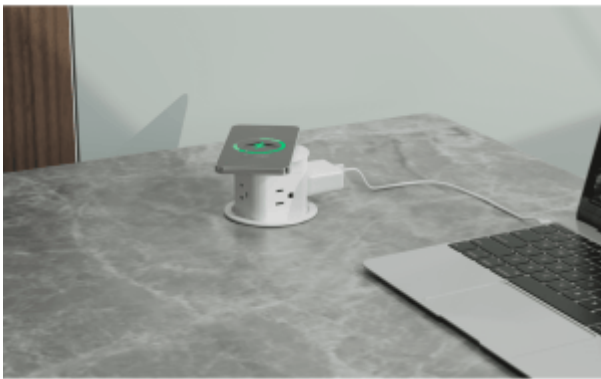

Shop

Coffee Table - AGT-225

Coffee Table - AGT-290ABY12

Coffee Table - AGT-311AB

Meeting table in Loop leg

Workstation in loop leg-Single person

Workstation in loop leg- Linear type

Workstation in loop leg-2 Person (Face To Face)

Folding Table

Classroom or Laboratory- Height adjustable Desks

High Back Leather Board Room Chair

Integrated Series Socket

Wire Skeleton - CRW / CRB

Cable Tray - CTW / CTB

Flip Cover Series - FW / FB

Flip Cover Series

Dual Open Conference Cable Cover - DFW / DFB

Wireless Charger - WCW

Rotary Series Socket

FLIP PDU

Straight PDU- LPDUW / LPDUB

Leisure Series 3 Socket

POP UP Series PDU

Kaler Executive Series