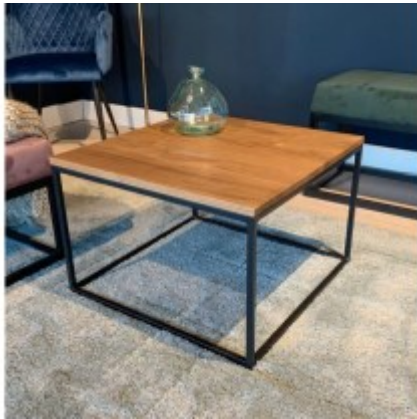

Shop

L Shape manager desk-Box/U leg

Manager Desk-Height adjustable type 1

Team Lead Desk-Height adjustable

High Stool - COMFORT

High Stool- POLKA

Meeting Table- SUNNY

Round Veneer Meeting Table

Oval-Rectangular Meeting Table

Square Meeting Table

Round Meeting Table

Coffee Table- AGT CT50

Coffee table- AGT CT100

Executive Chair - FERRARI - JIUHE

Meeting Mesh Chair - DU-1904M

Staff Chair - WENDY HB - 830A