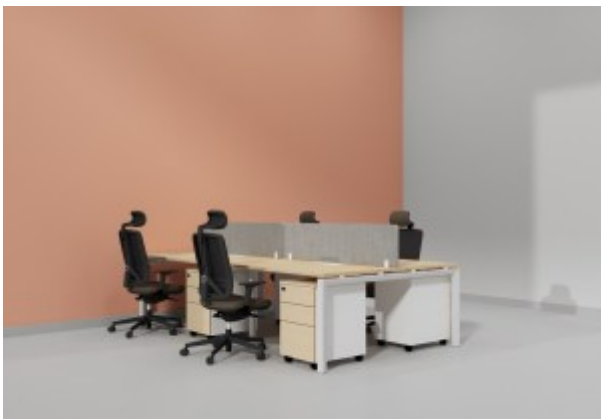

Shop

Staff Chair - VOGUE-GHB

Workstation In Open Leg-6 Person (Face To Face)

Workstation In Open Leg-4 Person (Face To Face)

Workstation In Open Leg-2 Person (Face To Face)

Under Desk Storages

Low Height lockers

Full Height Metal Lockers

Open Shelving Racks

High Cabinets

Metal Storage with Planter

Compactors

Folding Table Frame Only - FOLD

Folding Tables - LUX

Meeting Table In Open Leg