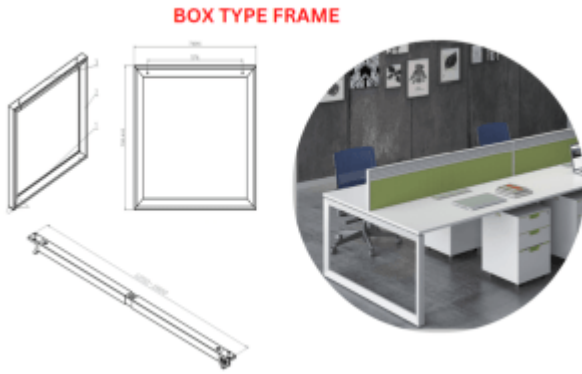

Shop

Training Chair- HUYE

Waiting Bench - APEX

Sofa - MOZSLEEK

Coffee Table - ROLLS 2288

Flip Cover Series

Flip Cover Series - FW / FB

Wire Skeleton - CRW / CRB

Metal Beams

Cable Tray - CTW / CTB

Metal Frame - Box Type

Metal Frame - U Type

Wireless Charger - WCW

Round Table Metal Base

Dual Open Conference Cable Cover - DFW / DFB

Straight PDU- LPDUW / LPDUB

SLANT TYPE FRAME

Metal Frame - Slant Type

PDU - FLIP COVER

Melamine Table Tops

Height Adjustable Laptop Table-UP 2302

High Stool - FORM

POP UP Series PDU

FLIP PDU