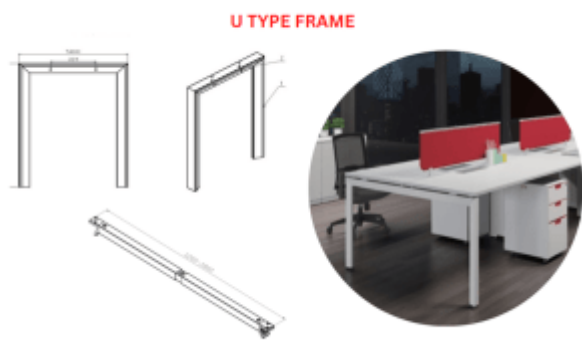

Shop

Training Chair- HUYE

Waiting Bench - APEX

Sofa - MOZSLEEK

Coffee Table - ROLLS 2288

Flip Cover Series

Flip Cover Series - FW / FB

Wire Skeleton - CRW / CRB

Metal Beams

Cable Tray - CTW / CTB

Metal Frame - Box Type

Metal Frame - U Type

Wireless Charger - WCW

Round Table Metal Base

Dual Open Conference Cable Cover - DFW / DFB

Straight PDU- LPDUW / LPDUB

SLANT TYPE FRAME

Metal Frame - Slant Type

PDU - FLIP COVER

Melamine Table Tops

Height Adjustable Laptop Table-UP 2302

High Stool - FORM

POP UP Series PDU

FLIP PDU