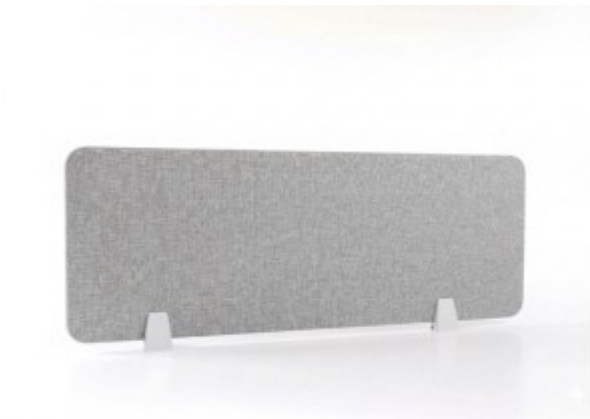

Shop

Arm Chair - CLAY

Arm Chair-BUBBLE S

Arm Chair-BUBBLE

Arm Chair-BRACKET

Executive Sofa - ELEGANT

Curved Sofa Combined

Wooden Cabinets

Full Height Cupboard 4 Shelves

Meeting Table-JT-2136

Medium Back Chair - Ergohuman

Dining Chair-AGT-1C

Training Chair- AGT-130D

Training Chair-S1710-1

Dining Chair-8178FB

Executive Sofa - HUG

Executive Visitor Chair

Fabric Partition Screen

Staff Chair- ROCKY MBV

Training Chair - D616

Training Chair-S1709

Training High Table

High Stool Chair-B2202

Executive Mesh Chair