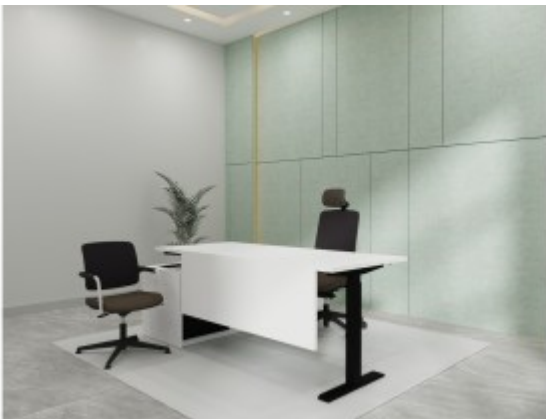

High Stool Chair-B1827

Meeting Chair- Dream

Foldable Training Table - AGT-BSN-TT

Wooden Mobile Pedestal- WPR (Rochel White)

Wooden Mobile Pedestal- WPS (Splendor)

Wooden Mobile Pedestal - WPW (White)

Dual Benching Height Adjustable Desk

L Shape Manager Desk-Slant Leg

L Shape manager desk-Box/U leg

Manager Desk-Height Adjustable Type 2

Manager Desk-Height adjustable type 1

Team Lead Desk-Height adjustable

High Stool - COMFORT