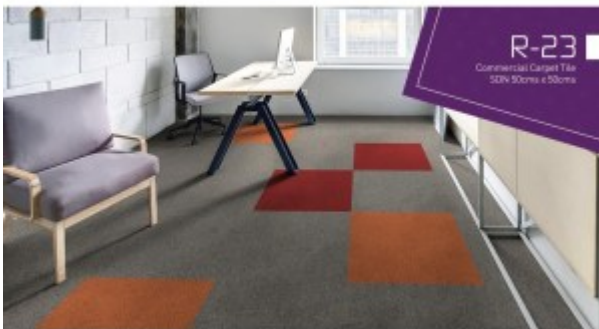

Shop

Carpet Tile - KEPLER

Carpet Tile - R23

Meeting Chair - A1800

Executive High Back Chair - FK012-A11

Meeting Chair - B2401-H

Executive High Back Chair - FK004-A13

Executive High Back Chair - FK011

Executive High Back Chair - FK013-A11

Medium Back Meeting Chair - HS-606

High Back Executive Chair - HS-606

Mute Pod - UFO ONMUSE Meeting Room

Mute Pod - UFO ONMUSE Single