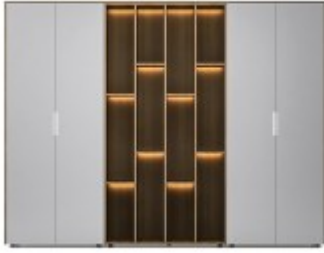

Glossy Paint Finish Conference Table

Glossy Paint Finish Meeting Table

Open Shelf Cabinet

Workstation in Slant Leg-6 Person (Face To Face)

Workstation in Slant Leg-4 Person (Face To Face)

Workstation in Slant Leg-2 Person (Face To Face)

Journey Cabinet

Metalli Executive Series

Oswald Executive Series