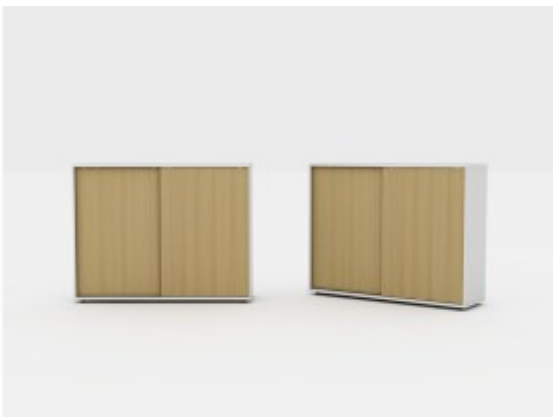

Shop

Pedestal - BEL-MP3

Storage + Glass Display

Storage - BESIMPLE- BE-CT-1207

Cabinet - BE-CS01-0808

Cabinet - BE-CB01

Lounge Chair - ANDER

High table - Agil

Folding table - CROSS

Storage - White Board

Storage- DORA

Folding Table - FLEX

Executive Chair - FIT

Storages - HAZY

iMedia

Lounge Chair - MAL

Lounge Chair - MISHA

Visitor Chair - VISIT

Lounge Chair - WALL

Lounge Chair - SHELLY

Executive Chair- STAR HB

Sofa - CLASSIC

Sofa - SIENA

Sofa - MARSALA

Sofa - ARC