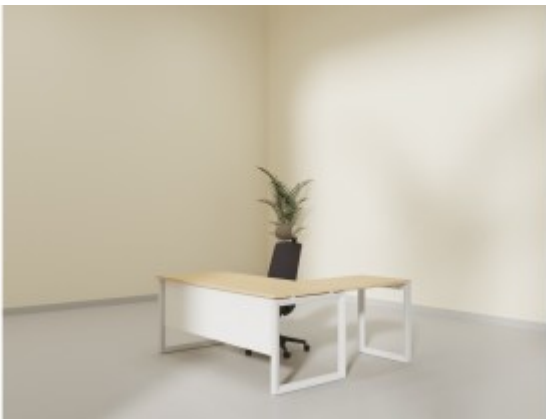

Jin Executive Series

Journey Cabinet

Kaler Executive Series

Kassett Executive Series

L Shape manager desk-Box/U leg

L Shape Manager Desk-Slant Leg

L Shape manager desk-Sleek Box leg

L Shape Team Lead Desk

L Shaped Executive Desk

L Shaped Height Adjustable Desk

Leather High Back - AGT-BONIHB

Leather Medium Back - AGT-BONIMB

Leather Meeting Chair - 102B

Leather Visitor Chair - 102J

Long Sofa - GRACE

Louis Executive Series