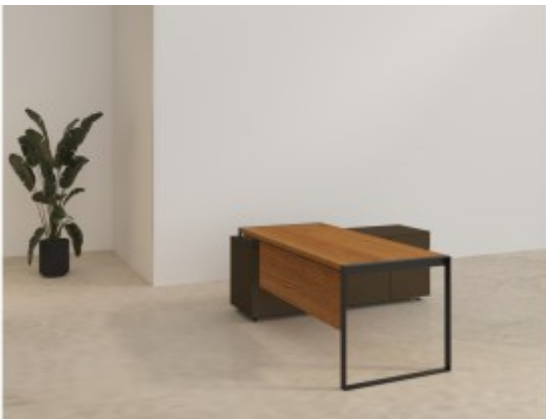

Shop

High Table - STIL

High Table - DINA

High table - Volta-BT-2010

HPL Lockers

iMedia

Integrated Series Socket

Ivory

Jin Executive Series

Journey Cabinet

Kaler Executive Series

Kassett Executive Series

L Shape manager desk-Box/U leg

L Shape Manager Desk-Slant Leg

L Shape manager desk-Sleek Box leg

L Shape Team Lead Desk

L Shaped Executive Desk

L Shaped Height Adjustable Desk

Leather High Back - AGT-BONIHB

Leather Medium Back - AGT-BONIMB

Leather Meeting Chair - 102B

Leather Visitor Chair - 102J

Long Sofa - GRACE

Louis Executive Series