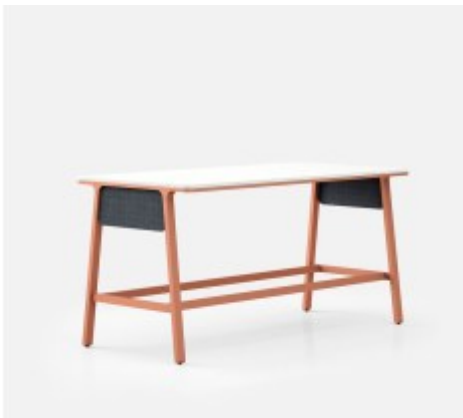

Shop

High Table - STIL

High Table - DINA

High table - Volta-BT-2010

HPL Lockers

iMedia

Integrated Series Socket

Ivory

Jin Executive Series

Journey Cabinet

Kaler Executive Series

Kassett Executive Series

L Shape manager desk-Box/U leg

L Shape Manager Desk-Slant Leg

L Shape manager desk-Sleek Box leg

L Shape Team Lead Desk

L Shaped Executive Desk

L Shaped Height Adjustable Desk

Leather High Back - AGT-BONIHB

Leather Medium Back - AGT-BONIMB

Leather Meeting Chair - 102B

Leather Visitor Chair - 102J

Long Sofa - GRACE

Louis Executive Series