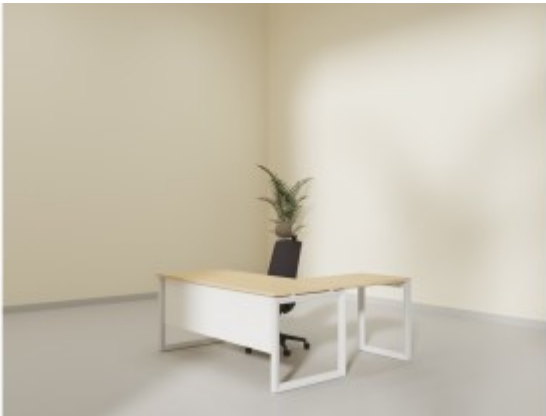

Shop

L Shaped Height Adjustable Desk

L Shape Team Lead Desk

Visitor Chair - HS-813

Visitor Chair - HS-603

Auditorium Chair - ARCADIA PLUS LS20603

Leather Medium Back - AGT-BONIMB

Leather High Back - AGT-BONIHB

High Stool- AGT-JD

High Round Table

Glass Coffee table

High Table - STIL

Visitor Chair - PMX-VC

Staff Chair - PMX-MB

Executive Chair - PMX-HB

Dining Chair - DC-012