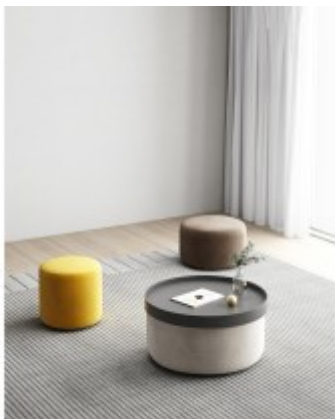

Shop

Pouf - BUONO

Pouf - BUTTERFLY

Pouf - Coffee table - MEETS

Pouf - COOKIE

Pouf - DIAMOND

Pouf - LEAF

Pouf - LITTLE PEA

Round Table - STAR

Round Table - TWIST

Round Table Metal Base

Round Veneer Meeting Table

Safari

Senso

Shield Executive Series

Single Person Height Adjustable Desk