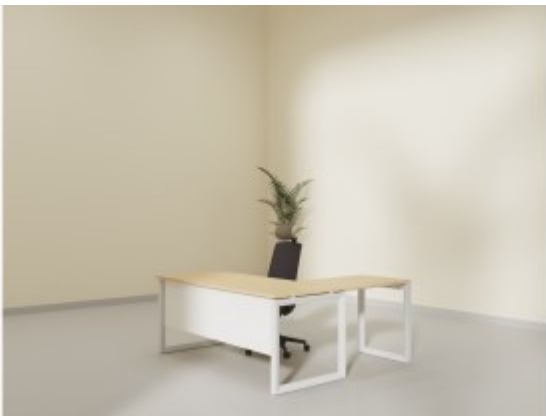

**Jin Executive Series**

**Journey Cabinet**

**Kaler Executive Series**

**Kassett Executive Series**

**L Shape manager desk-Box/U leg**

**L Shape Manager Desk-Slant Leg**

**L Shape manager desk-Sleek Box leg**

**L Shape Team Lead Desk**

**L Shaped Executive Desk**

**L Shaped Height Adjustable Desk**

**Leather High Back - AGT-BONIH B**

**Leather Medium Back - AGT-BONIMB**

**Leather Meeting Chair - 102B**

**Leather Visitor Chair - 102J**