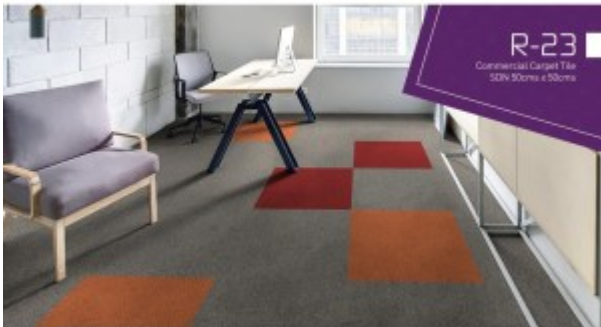

Shop

Carpet Tile - KEPLER

Carpet Tile - R23

Meeting Chair - A1800

Executive High Back Chair - FK012-A11

Meeting Chair - FK007-B12

Meeting Chair - B2401-H

Executive High Back Chair - FK004-A13

Executive High Back Chair - FK011

Executive High Back Chair - FK013-A11

Medium Back Meeting Chair - HS-606

High Back Executive Chair - HS-606

Mute Pod - UFO ONMUSE Meeting Room