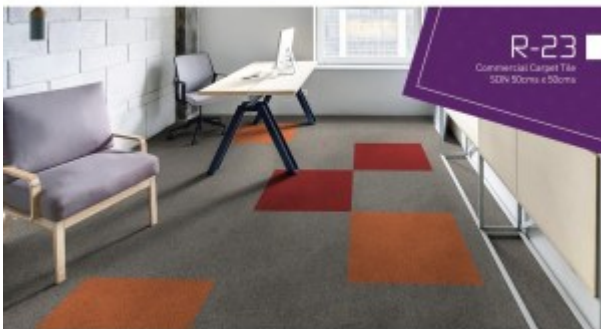

## Shop

**Carpet Tile - KEPLER**

**Carpet Tile - R23**

**Meeting Chair - A1800**

**Executive High Back Chair - FK012-A11**

**Meeting Chair - FK007-B12**

**Meeting Chair - B2401-H**

**Executive High Back Chair - FK004-A13**

**Executive High Back Chair - FK011**

**Executive High Back Chair - FK013-A11**

**Medium Back Meeting Chair - HS-606**

**High Back Executive Chair - HS-606**

**Mute Pod - UFO ONMUSE Meeting Room**