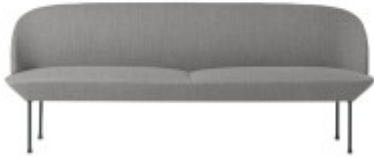

Shop

Sofa - VIRTES

Sofa - STORM

Sofa - SIF

Sofa - PUDDING

Sofa - PRIMO

Sofa - NORTH

Sofa - MINOS

Sofa - MANTA

Sofa - LUNA

Long Sofa - GRACE

Sofa - GLAMOUR

Lounge Chair - WARM

Lounge Chair - SWAN

Lounge Chair - PRINCE

Lounge Chair - ORCHID

Sofa - AUSTIN

Sofa - ATHENA

Sofa - ALBERT

Sofa - ALBANY

Dining Table - WESTERN

Square Table - TWIST

Round Table - TWIST

Dining Table - SEASON