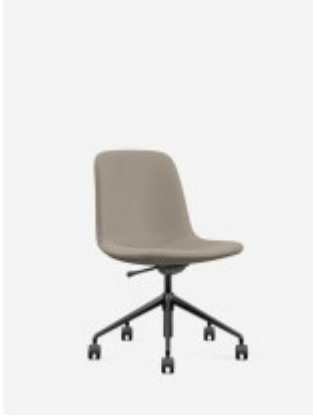

Shop

Metal Mobile Pedestal - JYH

Under Desk PDU

Meeting Chair - BEST

Meeting Chair- Mira

Task Chair - AGT-B11-2BF

Sofa - LONG

Mute Pod- MUSE MP3

Rectangular Dining Table

L Shape Customized Sofa

Meeting Chair- ORIC

Manager Desk - SAP

Power Data Unit - Clamp Mount