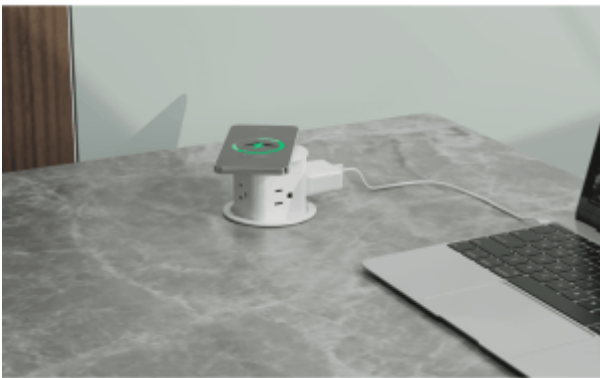

Shop

Straight PDU- LPDUW / LPDUB

Folding Table

Leisure Series 3 Socket

Folding Table - FLEX

POP UP Series PDU

Folding table - CROSS

Folding Table - V

Hanging Pedestal

Height adjustable Executive desk

Height Adjustable Executive Series- MUSE

Height Adjustable Frame -2 Stage Dual Motor

Height Adjustable Frame -3 Stage Dual Motor

High Back Chair - AGT-6226