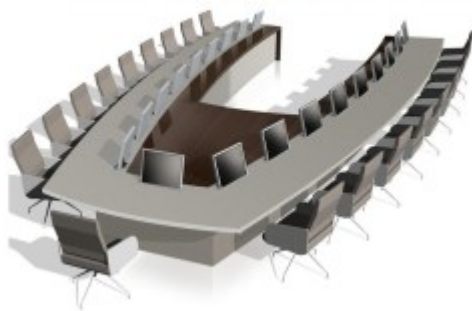

Pantry Chair - PP

Lounge Chair - CAT

Leisure chair

High Back Chair - AGT - 6240

High Back Chair - AGT-6226

High Stool - CAT

Round Table - GRAL

Conference Table - BOAT

U Shape Conference Table